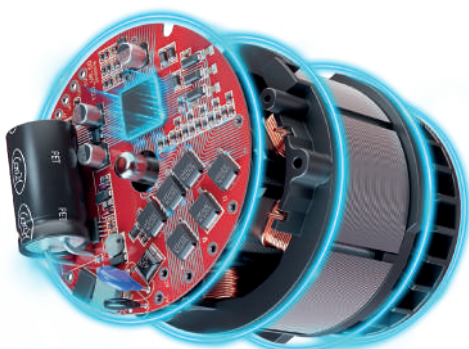

**EINHELL PROFESSIONAL.
MORE POWER FOR PROS.**

True Pros always give MORE.

Because every step demands perfection. Where precision is a must. And every second counts. Professionals also expect more from their tools. Now Einhell gives them more: More performance. More endurance. More warranty. More lifetime. More functionality.