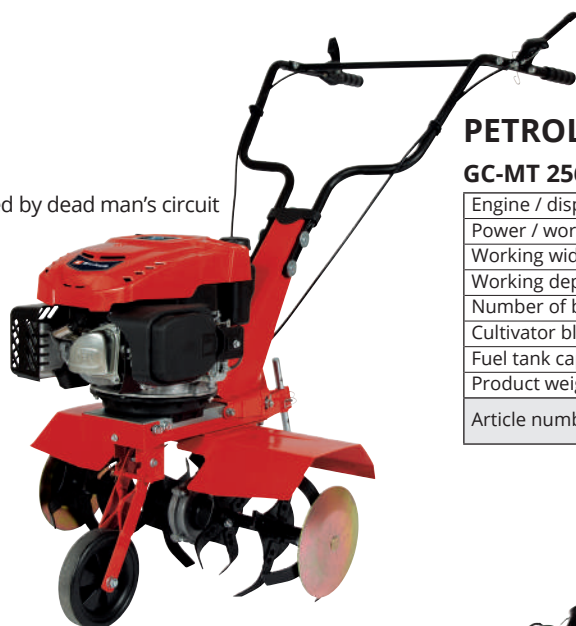

- » Side limiting discs
- » Swivelling guide wheel
- » Quick Start
- » Cultivator blade stopped by dead man's circuit
- » Ergonomic handlebar
- » Height adjustable steady grips
- » Height adjustable brake shoe

PETROL TILLER

GC-MT 2560 LD

Engine / displacement	4-stroke engine / 150 cm³	
Power / working speed	2.5 kW / 3400 min⁻¹	
Working width	600 mm	
Working depth	230 mm	
Number of blades	6	
Cultivator blade diameter	260 mm	
Fuel tank capacity	1.2 l	
Product weight	35.0 kg	
Article number	3430281	4 006825 646351

- » Swivelling guide wheel
- » Quick Start
- » Cultivator blade stopped by dead man's circuit
- » Ergonomic handlebar
- » Height adjustable steady grips
- » Height adjustable brake shoe