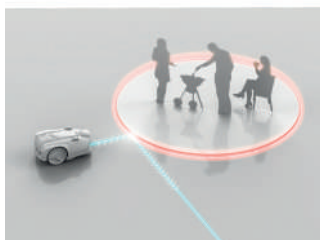

Many separate areas, bottle-necks and recesses

* The lawn area needs to be checked for suitable lawn boundaries

MADE POSSIBLE BY A VIRTUAL FENCE – THANKS TO MAGNETIC TAPE ACCESSORY

Lay the supplied magnetic tape in the garden and it will act like a virtual fence. The magnet sensors installed in the FREELEXXO CAM detect the magnetic tape and turn away at its limits. In this way you can create off-limit areas at short notice.