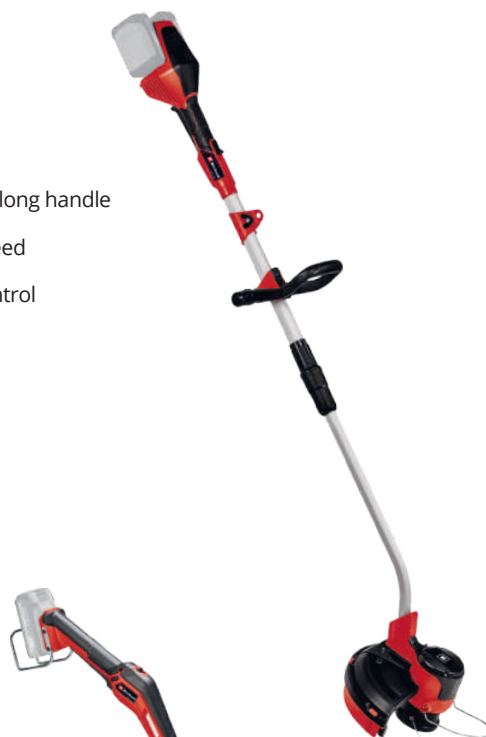

¹⁾ Battery capacity

²⁾ Max. operating time per battery charge in idle mode (blade)

³⁾ Max. operating time per battery charge in idle mode (thread spool)

Cordless Scythes Accessories

Spare Line Spool	Article number 3405096	
Special Grass Blade 230	Article number 3436660	
Thicket Blade 255	Article number 3405082	
Thicket Blade 200	Article number 3405083	
Grass Blade 255	Article number 3404996	
Grass Blade 230	Article number 3436661	

- » Infinitely adjustable long handle
- » Flower guard
- » Automatic jog line feed
- » Split shaft
- » Electronic speed control
- » Soft grip
- » Wall bracket

CORDLESS LAWN TRIMMER

GE-CT 36/30 Li E

PXC battery voltage	2x 18 V	
Cutting width	30 cm	
Thread diameter	2.0 mm	
Thread length	8 m	
Product weight	3.1 kg	
Thread spool	•	
Carrying strap	•	
Article only available without batteries / chargers	Article number 3411300	