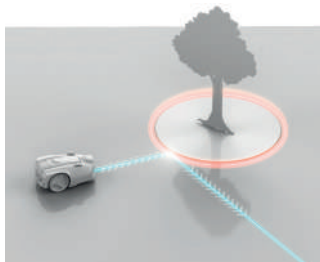

Many separate areas, bottle-necks and recesses

* The lawn area needs to be checked for suitable lawn boundaries

MADE POSSIBLE BY A VIRTUAL FENCE – THANKS TO MAGNETIC TAPE ACCESSORY

Lay the supplied magnetic tape in the garden and it will act like a virtual fence. The magnet sensors installed in the FREELEXXO CAM detect the magnetic tape and turn away at its limits. In this way you can create off-limit areas at short notice.

A TEMPORARY OFF-LIMITS AREA

When you want to hold a garden party and need to keep the robot lawn mower at a distance for the duration of the celebrations.

FLOWER MEADOW IN THE GARDEN

A flower meadow in the garden is just beginning to grow and is attracting the first insects. Now is the wrong time for the robot lawn mower to pass through.

NEWLY PLANTED TREE

A tree has been newly planted in the lawn area and is still sensitive. To protect it from collisions with the robot lawn mower you can use the virtual fence.

LAWN EDGES MADE BETTER

Lawn edges that are poorly defined or hard to recognise by the robot lawn mower can be upgraded by the magnetic tape for optimum demarcation of the mowing area in the garden.