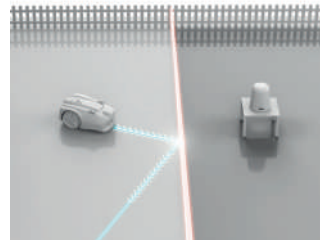

FLOWER MEADOW IN THE GARDEN

A flower meadow in the garden is just beginning to grow and is attracting the first insects. Now is the wrong time for the robot lawn mower to pass through.