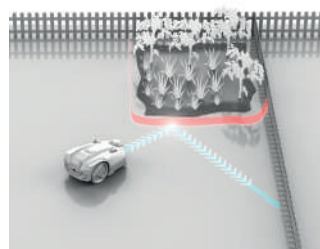

Many separate areas, bottle-necks and recesses

* The lawn area needs to be checked for suitable lawn boundaries

MADE POSSIBLE BY A VIRTUAL FENCE – THANKS TO MAGNETIC TAPE ACCESSORY

Lay the supplied magnetic tape in the garden and it will act like a virtual fence. The magnet sensors installed in the FREELEXXO CAM detect the magnetic tape and turn away at its limits. In this way you can create off-limit areas at short notice.

A TEMPORARY OFF-LIMITS AREA

When you want to hold a garden party and need to keep the robot lawn mower at a distance for the duration of the celebrations.

FLOWER MEADOW IN THE GARDEN

A flower meadow in the garden is just beginning to grow and is attracting the first insects. Now is the wrong time for the robot lawn mower to pass through.

NEWLY PLANTED TREE

A tree has been newly planted in the lawn area and is still sensitive. To protect it from collisions with the robot lawn mower you can use the virtual fence.

LAWN EDGES MADE BETTER

Lawn edges that are poorly defined or hard to recognise by the robot lawn mower can be upgraded by the magnetic tape for optimum demarcation of the mowing area in the garden.