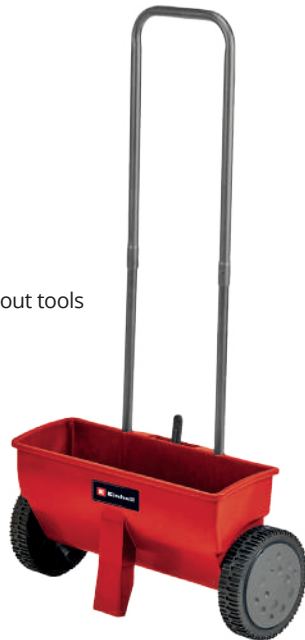

- » Double push-bar
- » Spreading volume adjuster
- » Corrosion-resistant roller
- » Spring lock – device dismountable without tools

MULTI-PURPOSE SPREADER

GC-SR 12

Spread width	45 cm	
Capacity of grit box	12 l	
Wheel diameter	200 mm	
Product weight	2.5 kg	
Article number	3415238	4 006825 635065

- » Additional handle
- » Telescopic long handle
- » Cable-relief clip
- » Motor head rotatable 180°
- » Motor head can be tilted to 4 settings
- » Flower guard
- » Fully automatic line feed